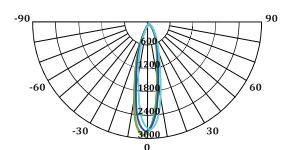

Model : ELX-ECDL-COB-5W

Dimension ( mm )

Light Distribution Curve

Model : ELX-ECDL-COB-8W

Dimension ( mm )

Light Distribution Curve

Model : ELX-ECDL-COB-12W

Dimension ( mm )

Light Distribution Curve

Model : ELX-ECDL-COB-15W

Dimension ( mm )

Light Distribution Curve

- \* Easy maintenance
- Modular LED for easy replacement
- Opening and closing possible of LED module part and power supply part
- Customizable beam angle
- Temperature max 50°