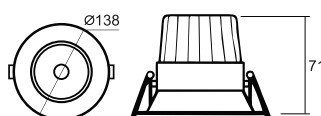

Model : ELX-ECDL-COB-5W

Dimension ( mm )

Light Distribution Curve

Model : ELX-ECDL-COB-8W

Dimension ( mm )

Light Distribution Curve

Model : ELX-ECDL-COB-12W

Dimension ( mm )

Light Distribution Curve

Model : ELX-ECDL-COB-15W

Dimension ( mm )

Light Distribution Curve

- \* Easy maintenance
- Modular LED for easy replacement
- Opening and closing possible of LED module part and power supply part
- Customizable beam angle
- Temperature max 50°