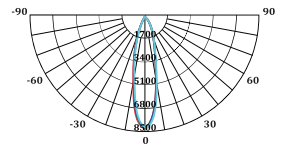

Model : ELX-ECDL-COB-5W

Dimension ( mm )

Light Distribution Curve

Model : ELX-ECDL-COB-8W

Dimension ( mm )

Light Distribution Curve

Model : ELX-ECDL-COB-12W

Dimension ( mm )

Light Distribution Curve

Model : ELX-ECDL-COB-15W

Dimension ( mm )

Light Distribution Curve

- \* Easy maintenance
- Modular LED for easy replacement
- Opening and closing possible of LED module part and power supply part
- Customizable beam angle
- Temperature max 50°