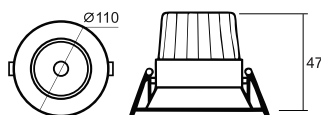

Model : ELX-ECDL-COB-5W

Dimension ( mm )

Light Distribution Curve

Model : ELX-ECDL-COB-8W

Dimension ( mm )

Light Distribution Curve

Model : ELX-ECDL-COB-12W

Dimension ( mm )

Light Distribution Curve

Model : ELX-ECDL-COB-15W

Dimension ( mm )

Light Distribution Curve

- \* Easy maintenance
- Modular LED for easy replacement
- Opening and closing possible of LED module part and power supply part
- Customizable beam angle
- Temperature max 50°