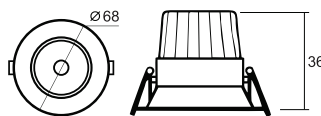

### ■ Specification

Daya (W)	Input Voltage	Frequency Amp	LED Efikasi	Total Lumen	CRI	Temperatur Warna	Proteksi	Beam Angle	Berat	Material
5W	AC100-240V	50/60Hz	120Lm/W	600Lm	>80Ra	3000K/4000K/6000K	IP20	30°	93gr	Aluminium Alloy
8W	AC100-240V	50/60Hz	120Lm/W	960Lm	>80Ra	3000K/4000K/6000K	IP20	30°	130gr	Aluminium Alloy
12W	AC100-240V	50/60Hz	120Lm/W	1.440Lm	>80Ra	3000K/4000K/6000K	IP20	30°	238gr	Aluminium Alloy
15W	AC100-240V	50/60Hz	120Lm/W	1.800Lm	>80Ra	3000K/4000K/6000K	IP20	30°	413gr	Aluminium Alloy

Model : ELX-ECDL-COB-5W

Dimension ( mm )

Light Distribution Curve

Model : ELX-ECDL-COB-8W

Dimension ( mm )

Light Distribution Curve

Model : ELX-ECDL-COB-12W

Dimension ( mm )

Light Distribution Curve

Model : ELX-ECDL-COB-15W

Dimension ( mm )

Light Distribution Curve

- \* Easy maintenance
- Modular LED for easy replacement
- Opening and closing possible of LED module part and power supply part
- Customizable beam angle
- Temperature max 50°