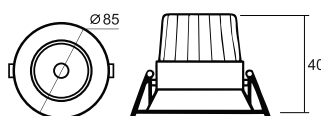

### ■ Specification

Daya (W)	Input Voltage	Frequency Amp	LED Efikasi	Total Lumen	CRI	Temperatur Warna	Proteksi	Beam Angle	Berat	Material
5W	AC100-240V	50/60Hz	120Lm/W	600Lm	>80Ra	3000K/4000K/6000K	IP20	30°	93gr	Aluminium Alloy
8W	AC100-240V	50/60Hz	120Lm/W	960Lm	>80Ra	3000K/4000K/6000K	IP20	30°	130gr	Aluminium Alloy
12W	AC100-240V	50/60Hz	120Lm/W	1.440Lm	>80Ra	3000K/4000K/6000K	IP20	30°	238gr	Aluminium Alloy
15W	AC100-240V	50/60Hz	120Lm/W	1.800Lm	>80Ra	3000K/4000K/6000K	IP20	30°	413gr	Aluminium Alloy

Model : ELX-ECDL-COB-5W

Dimension ( mm )

Light Distribution Curve

Model : ELX-ECDL-COB-8W

Dimension ( mm )

Light Distribution Curve

Model : ELX-ECDL-COB-12W

Dimension ( mm )

Light Distribution Curve

Model : ELX-ECDL-COB-15W

Dimension ( mm )

Light Distribution Curve

- \* Easy maintenance
- Modular LED for easy replacement
- Opening and closing possible of LED module part and power supply part
- Customizable beam angle
- Temperature max 50°