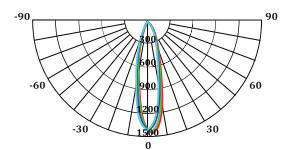

### ■ Specification

Daya (W)	Input Voltage	Frequency Amp	LED Efikasi	Total Lumen	CRI	Temperatur Warna	Proteksi	Beam Angle	Berat	Material
5W	AC100-240V	50/60Hz	120Lm/W	600Lm	>80Ra	3000K/4000K/6000K	IP20	30°	93gr	Aluminium Alloy
8W	AC100-240V	50/60Hz	120Lm/W	960Lm	>80Ra	3000K/4000K/6000K	IP20	30°	130gr	Aluminium Alloy
12W	AC100-240V	50/60Hz	120Lm/W	1.440Lm	>80Ra	3000K/4000K/6000K	IP20	30°	238gr	Aluminium Alloy
15W	AC100-240V	50/60Hz	120Lm/W	1.800Lm	>80Ra	3000K/4000K/6000K	IP20	30°	413gr	Aluminium Alloy

Model : ELX-ECDL-COB-5W

Dimension ( mm )

Light Distribution Curve

Model : ELX-ECDL-COB-8W

Dimension ( mm )

Light Distribution Curve

Model : ELX-ECDL-COB-12W

Dimension ( mm )