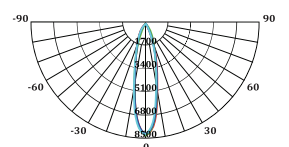

Model : ELX-ECDL-COB-5W

Dimension ( mm )

Light Distribution Curve

Model : ELX-ECDL-COB-8W

Dimension ( mm )

Light Distribution Curve

Model : ELX-ECDL-COB-12W

Dimension ( mm )

Light Distribution Curve

Model : ELX-ECDL-COB-15W

Dimension ( mm )

Light Distribution Curve

- \* Easy maintenance
- Modular LED for easy replacement
- Opening and closing possible of LED module part and power supply part
- Customizable beam angle
- Temperature max 50°